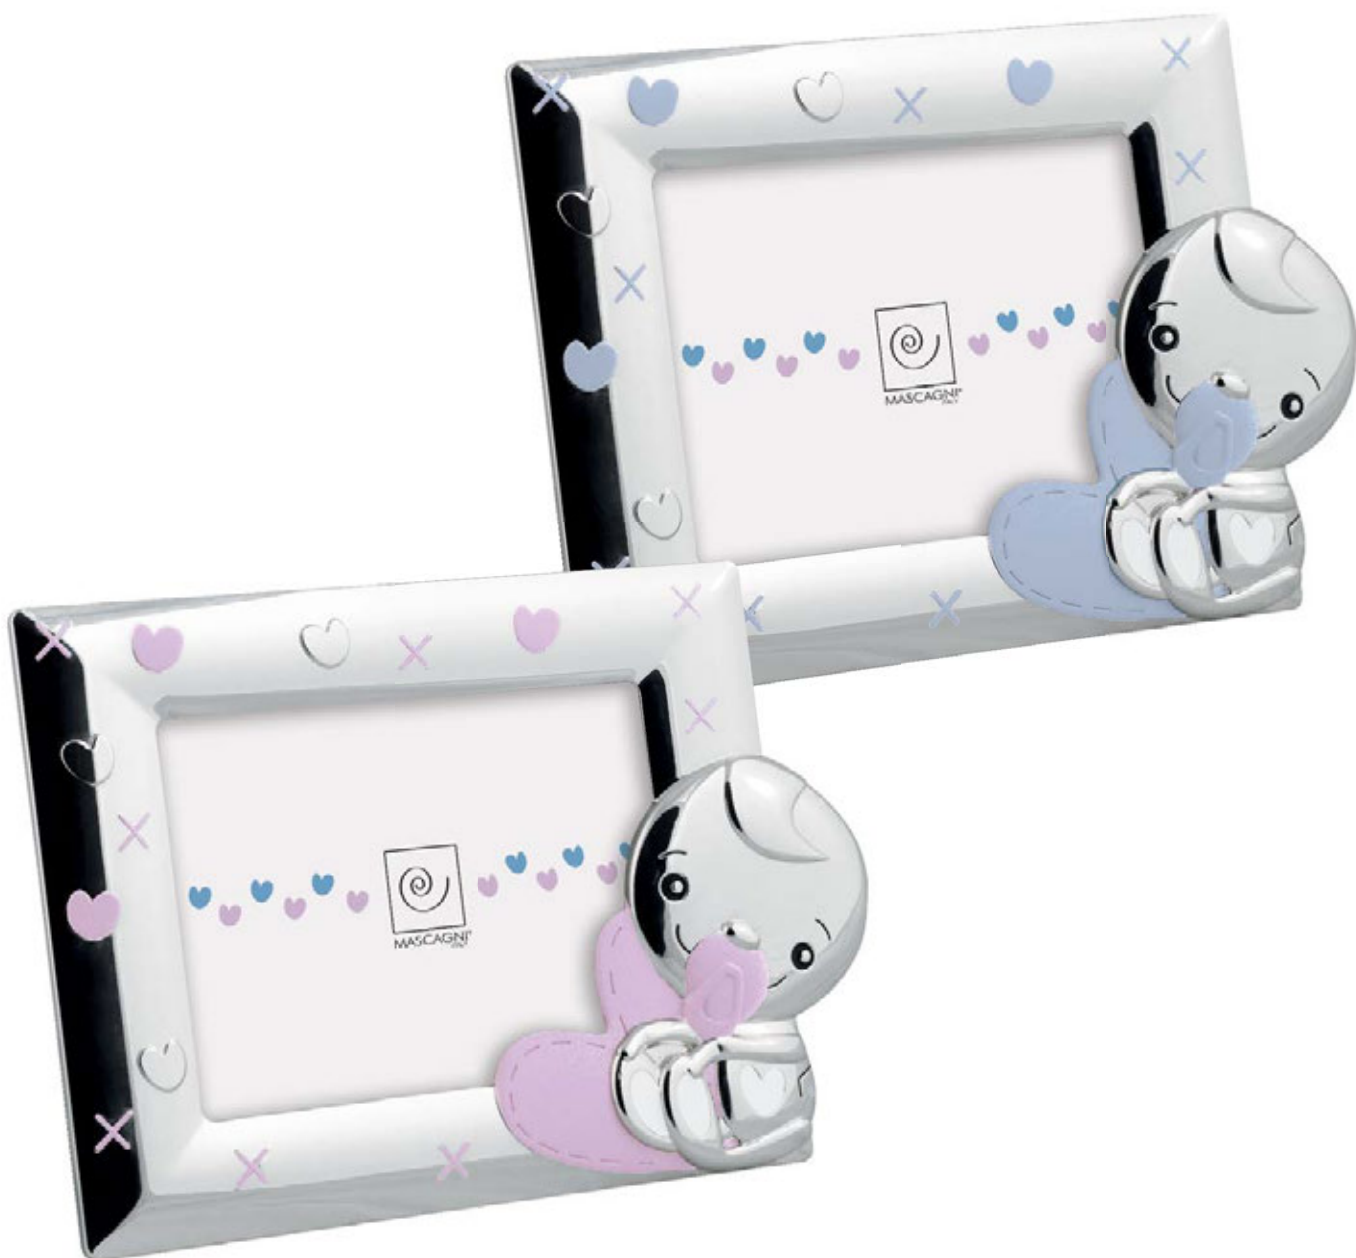

KIDS :: TENDERNESS

A713(C) - A713(F)

michela galassi design

a713 - portafoto in metallo lucido con smalto / shiny metal photo frame with enamel
(c) rosa / pink - (f) celeste / light blue - 13x18

S456

S457

s456 - album con copertina in tessuto ricamato, 60 pagine illustrate, testo in italiano
 album with embroidered fabric cover, 60 illustrated pages in Italian - 24x30 - ass.to / ass.ted
 s457 - album con copertina in tessuto ricamato / photo album with embroidered fabric cover
 cartoncino 20 fogli con velina / 20 pergamyn sheets with tissue paper - 25x25 - ass.to / ass.ted

illustrazioni di michela galassi

a693 - portafoto in metallo satinato e lucido con carillon / two tones metal photo frame with carillon - 9x13

KIDS :: BALLOONS

A734(F)

A734(C)

a734 - portafoto in legno / wooden photo frame - (c) rosa / pink - (f) celeste / light blue - 10x10