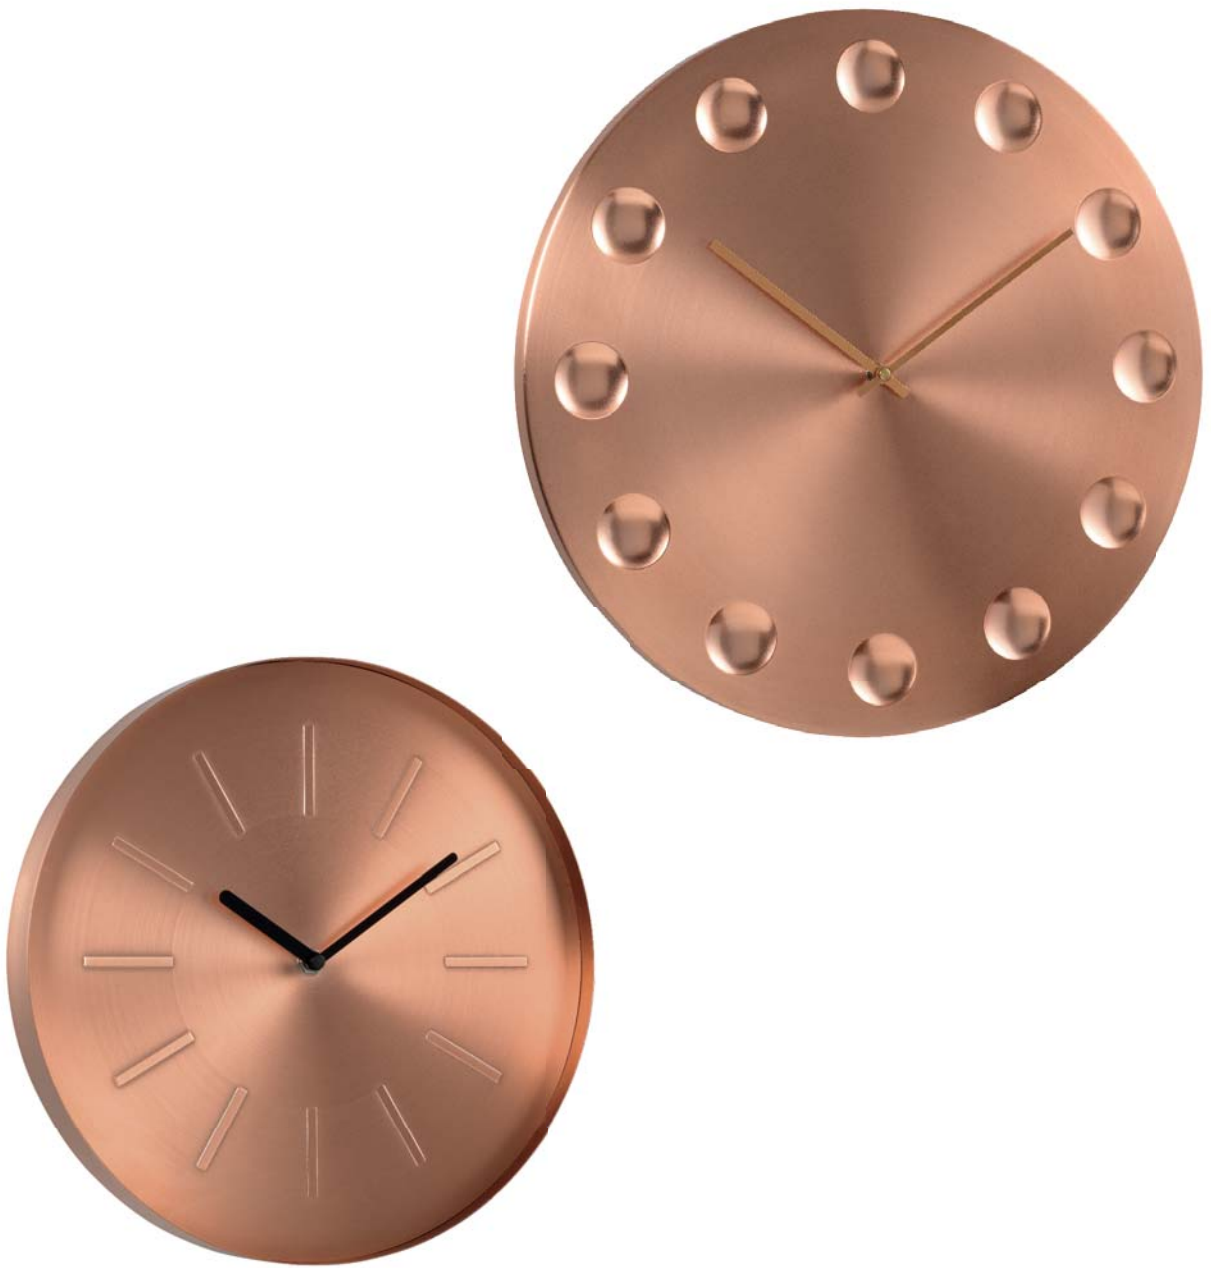

a653 - occhiali da lettura / reading glasses - display 30 pcs. - ass.to / ass.ted

GLAMOUR :: READING GLASSES

FINITURA VELLUTO
VELVET FINISH

a655 - occhiali da lettura / reading glasses - displayer 30 pcs. - ass.to / ass.ted

+1,5 +2 +2,5 +3

TIME :: AROUND THE CLOCK

M563 - M562

m562 - orologio in alluminio ramato / wall clock in coppered aluminium - diam. 45
m563 - orologio in alluminio ramato / wall clock in coppered aluminium - diam. 30