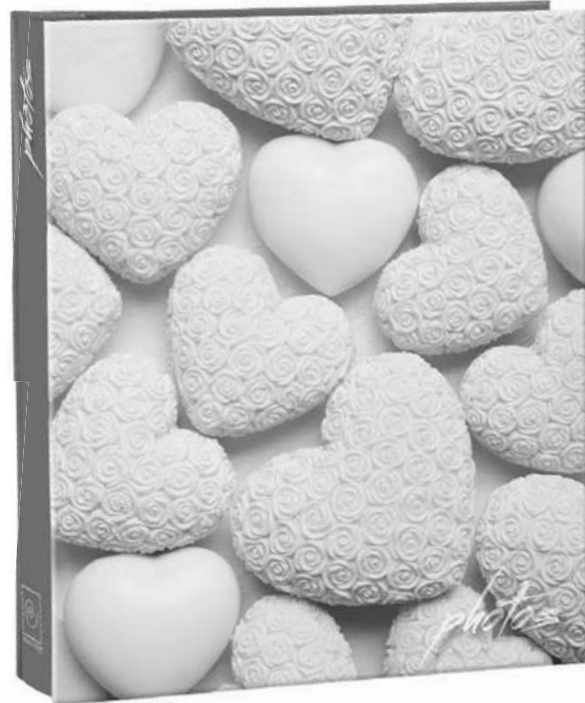

s433 - album 100 photos 13x19 buste in plastica nera / black pp pockets - ass.to / ass.ted
s434 - album 200 photos 13x19 buste in plastica nera / black pp pockets - ass.to / ass.ted