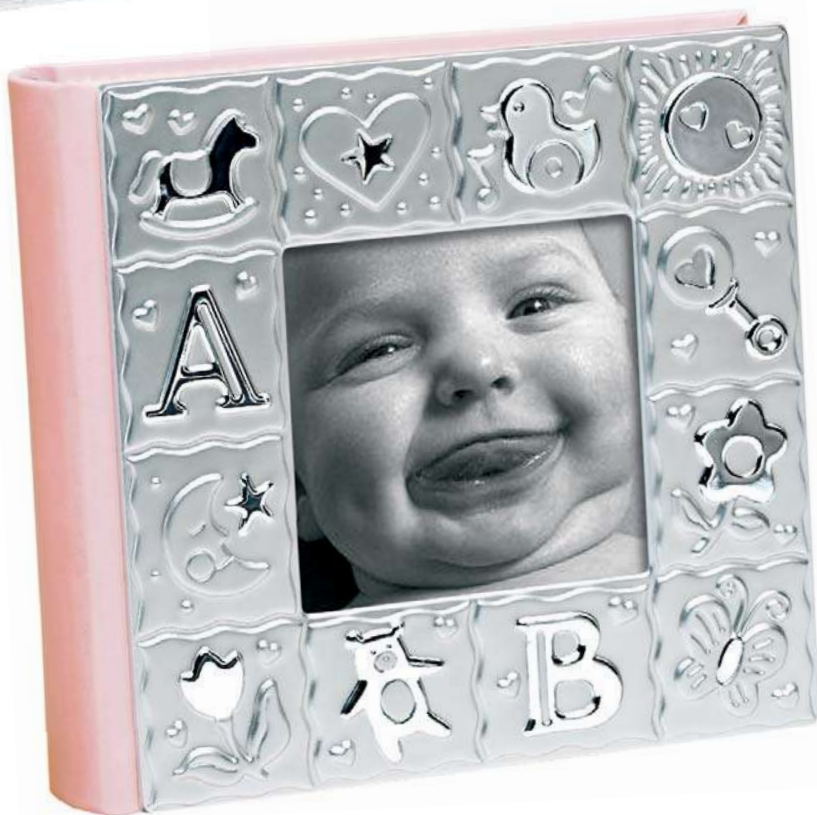

KIDS :: ALBUMS

281ALB(F) - 281ALB(C)

281alb - album in similpelle con cornice in metallo due toni / album in pu with two tones metal frame
(c) rosa / pink - (f) celeste / light blue - 100 photos 10x15 w. memo