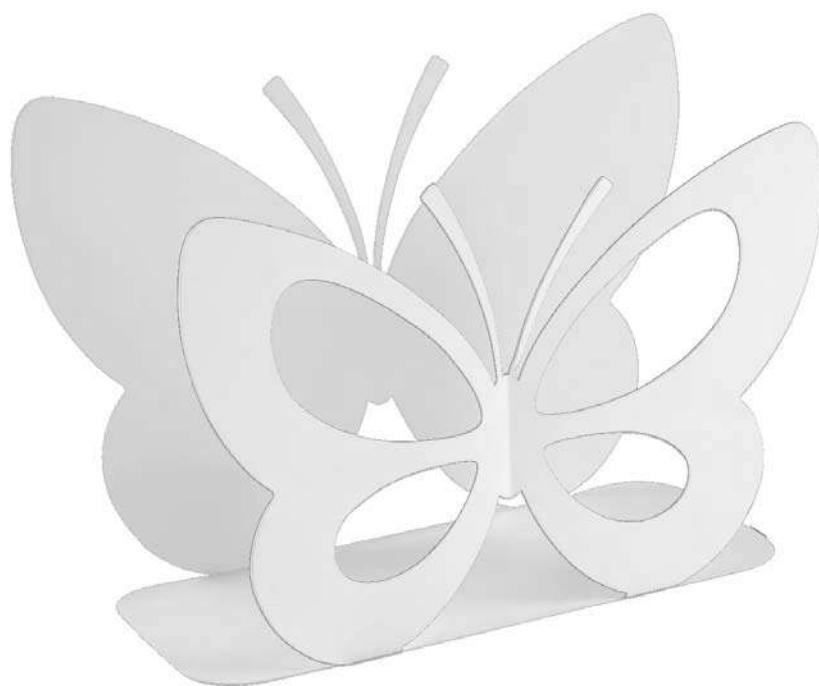

WINGS(Q)

felix design

wings - portariviste in lamiera verniciata / metal magazine rack - (j) taupe - (q) bianco / white - 40x14x26