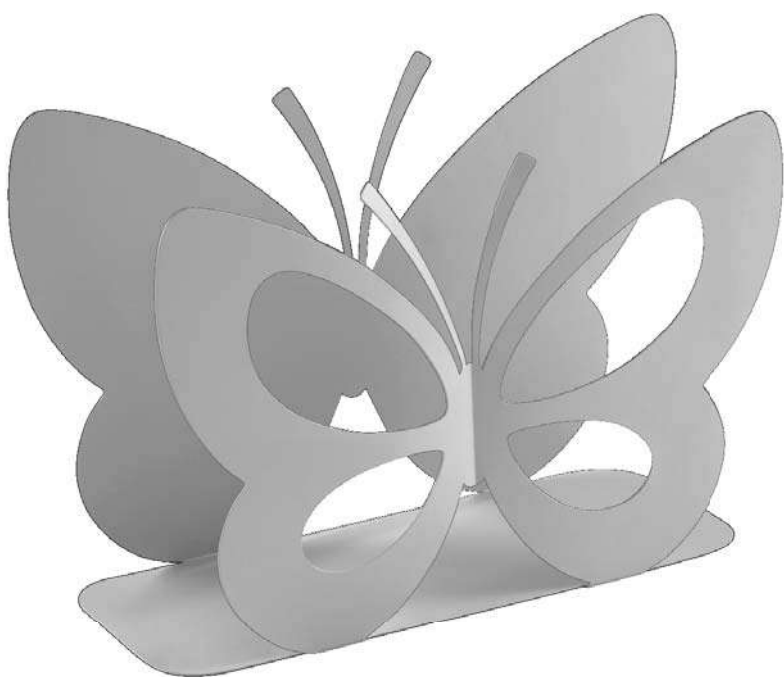

COMPLEMENTI :: WINGS

WINGS(J)