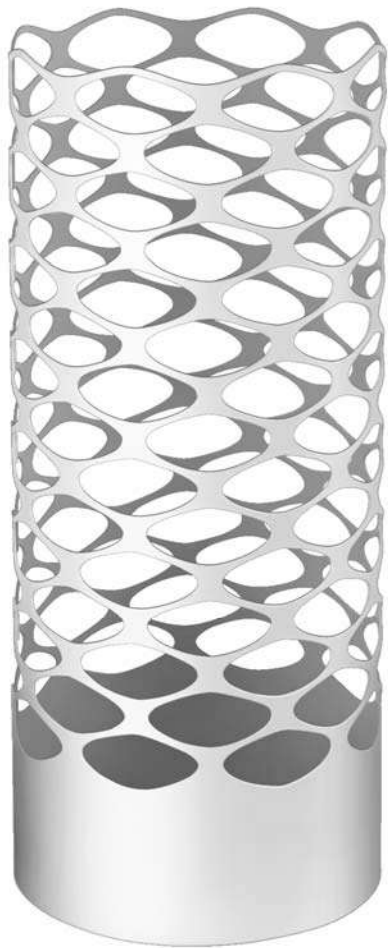

COMPLEMENTI :: NET2

NET2(Q)