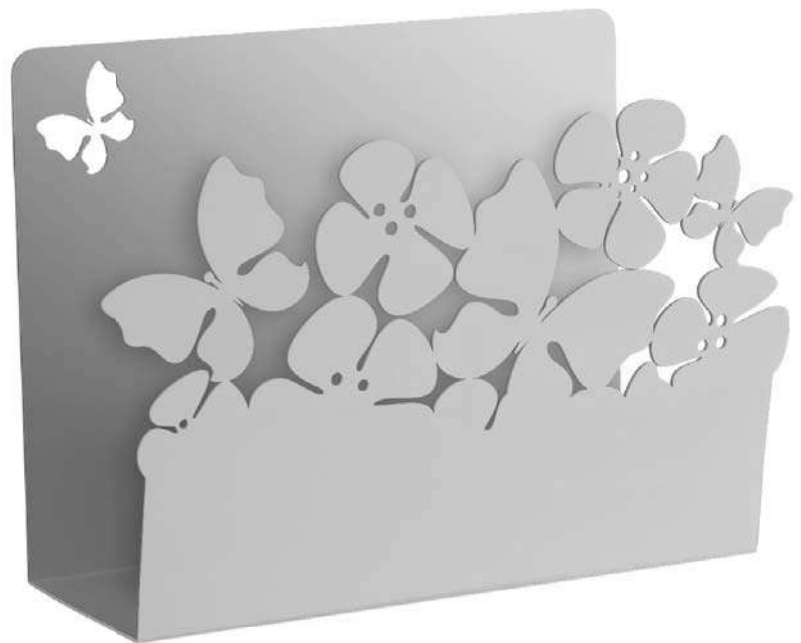

felix design

COMPLEMENTI :: KELLY2

KELLY2(Q)

KELLY2(J)

cecconi & menapace design

*kelly2 - portaombrelli in lamiera verniciata / metal umbrella stand
(j) taupe - (q) bianco / white - diam. 22x52*

KELLY(J) - KELLY(Q)

*kelly - portariviste in lamiera verniciata / metal magazine rack
(j) taupe - (q) bianco / white - 27x37x32*

ceconi & menapace design

COMPLEMENTI :: GARDEN

GARDEN(Q)

GARDEN2(Q)

felix design

*garden(q) - portariviste in lamiera verniciata / metal magazine rack - (q) bianco / white - 42x17x30
garden2(q) - portaombrelli in lamiera verniciata / metal umbrella stand - (q) bianco / white - diam. 22x52*

GARDEN2(J)

GARDEN(J)

*garden(j) - portariviste in lamiera verniciata / metal magazine rack - (j) taupe - 42x17x30
garden2(j) - portaombrelli in lamiera verniciata / metal umbrella stand - (j) taupe - diam. 22x52*