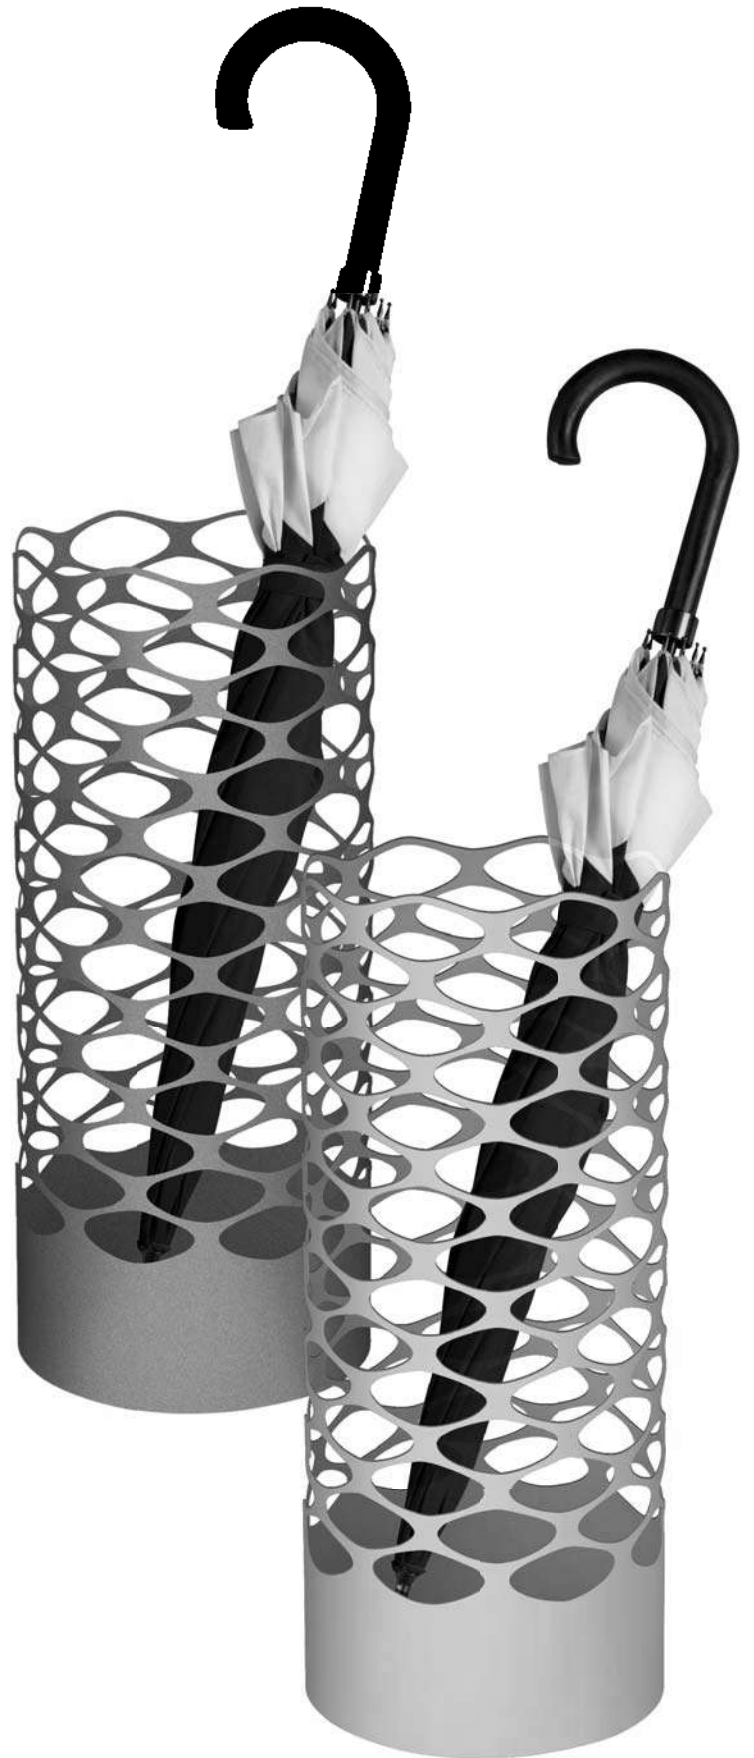

*edith2 - portaombrelli in lamiera verniciata
metal umbrella stand - (q) bianco / white - (t) nero / black - (z) rame / copper - diam. 22x52*

felix design

COMPLEMENTI :: LINK2

ROSE2

LINK2(Q)

felix design

*link2(q) - portaombrelli in lamiera verniciata / metal umbrella stand - (q) bianco / white - 30x12x45
rose2 - portaombrelli in lamiera verniciata / metal umbrella stand - diam. 22x52*

LINK2(T)

LINK2(Z)

COMPLEMENTI :: NET2

NET2(Q)

NET2(S) - NET2(J)

felix design

net2 - portaombrelli in lamiera verniciata / metal umbrella stand - (j) taupe - (q) bianco / white - (s) cannadifucile / gunmetal - diam. 22x52