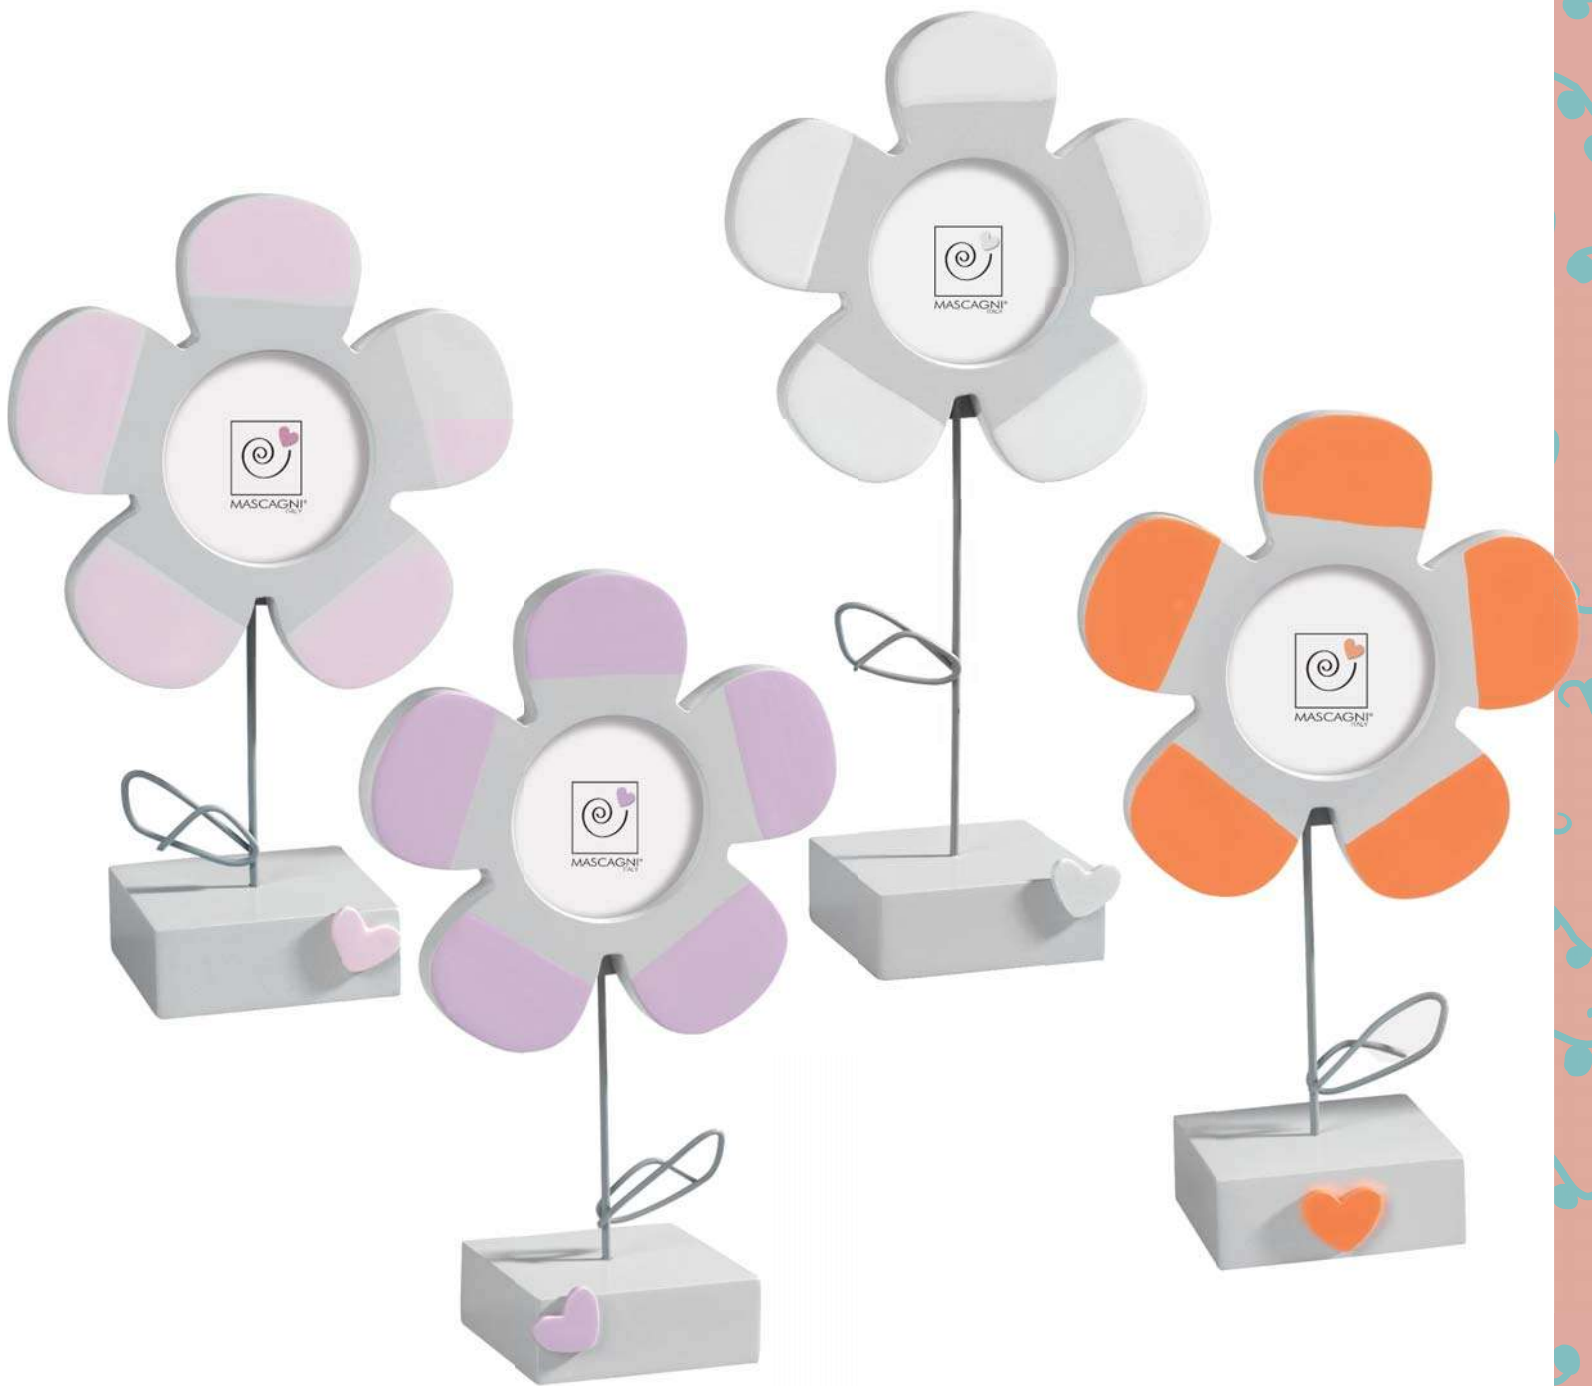

KIDS :: LADYBIRD

A553(C)

A553(F)

felix design

a553 - portafoto in legno con decorazioni in resina e cristalli / wooden photo frame with resin decorations and crystals
(c) rosa / pink - (f) celeste / light blue - 13x18